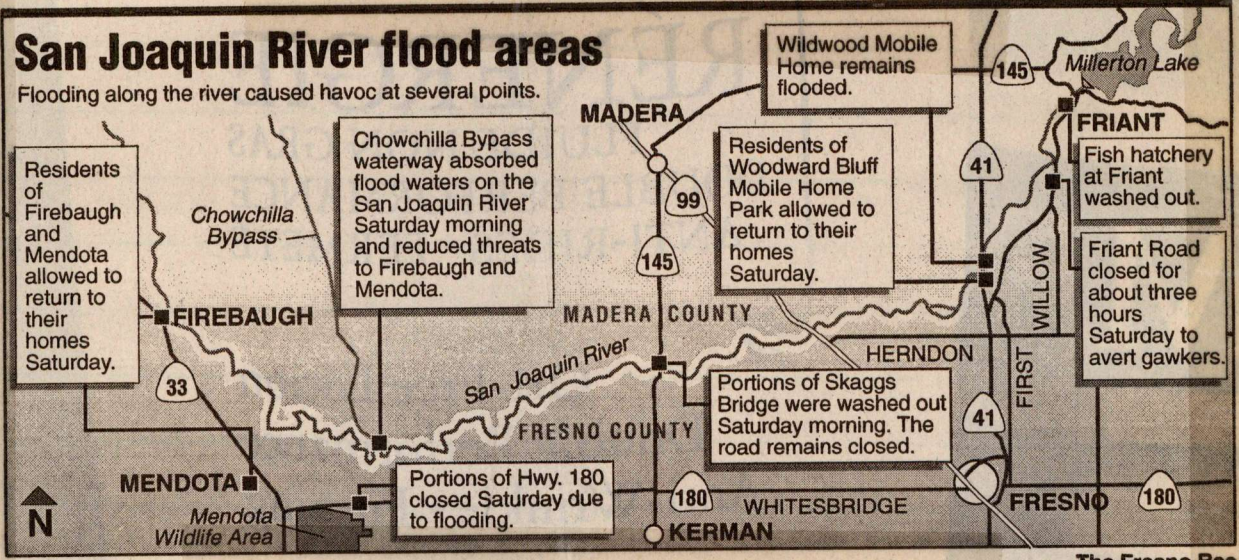

# San Joaquin River flood areas

Flooding along the river caused havoc at several points.

The Fresno Bee

Diana Baldrica — The Fresno Bee

Leakage. Martin Figueroa tries to locate where water is seeping into farmlands off Whites Bridge Road.