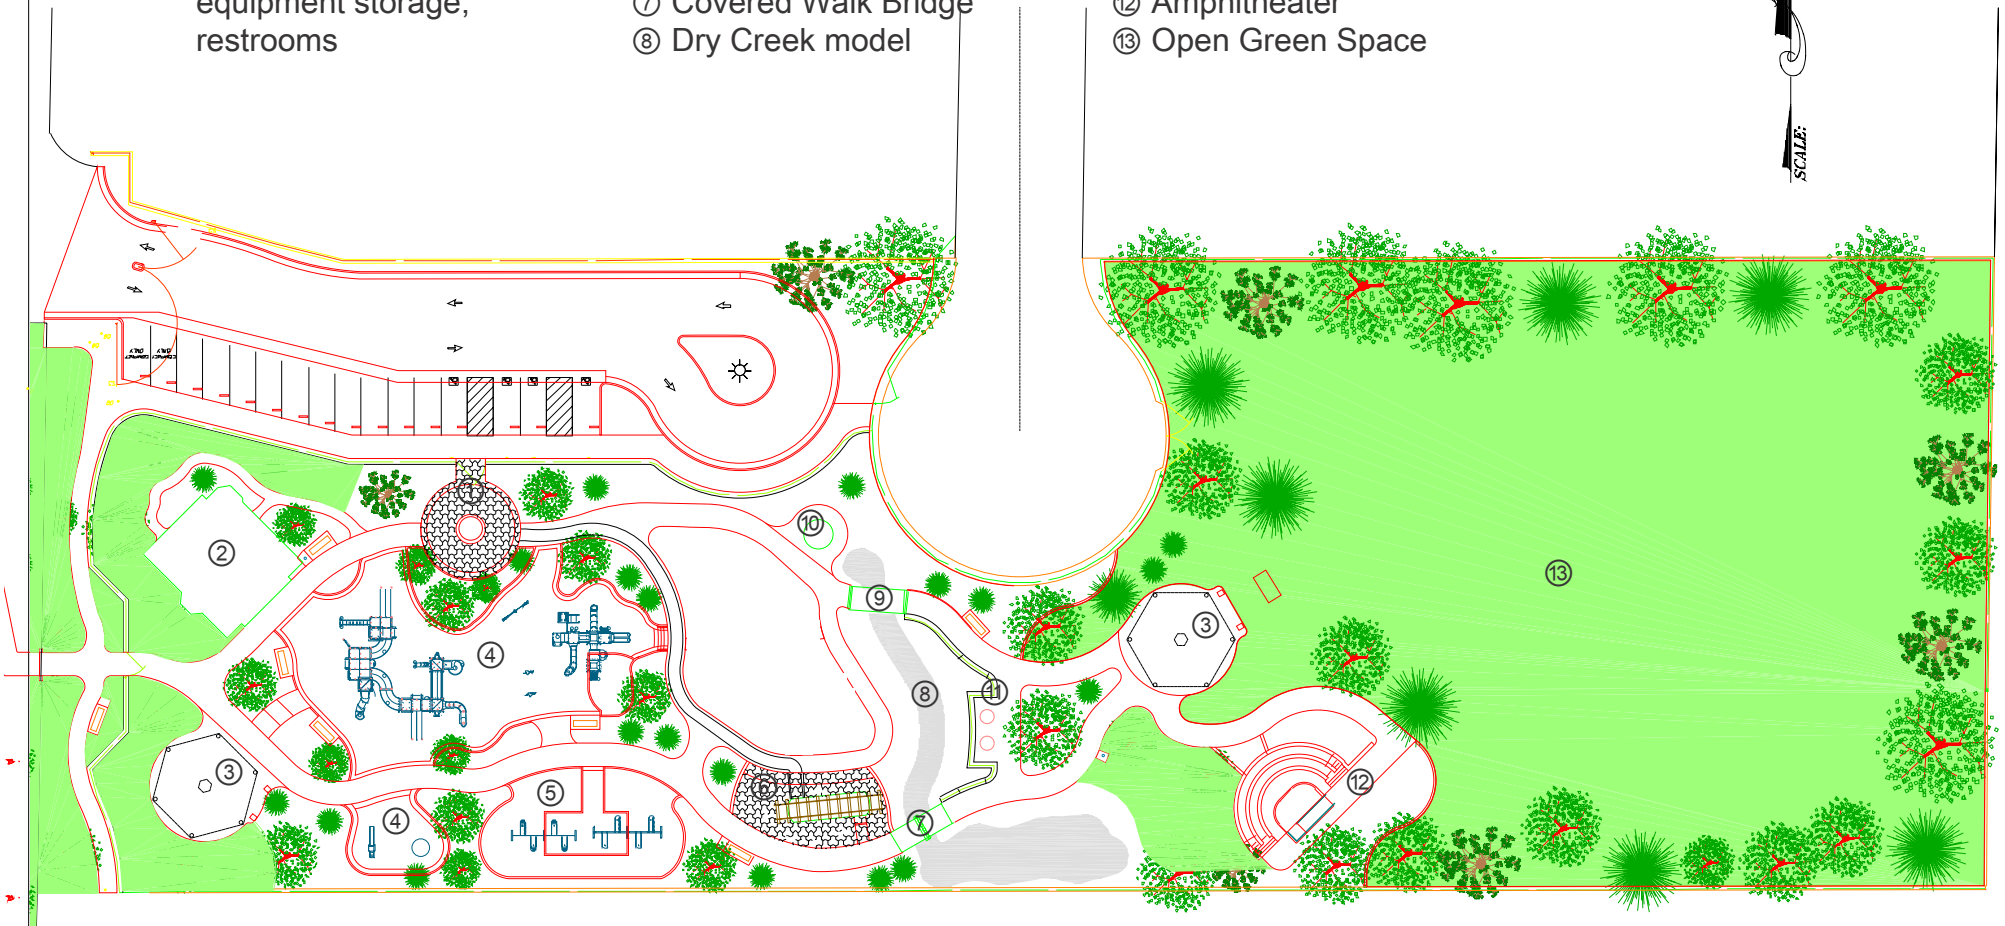

- ① Entry Plaza with original Renzi bronze statue
- ② Meux Home replica (park attendant area, equipment storage, restrooms)

- ③ Picnic Pavilions (2)
- ④ Play Structures
- ⑤ Swings
- ⑥ Trolley Car
- ⑦ Covered Walk Bridge
- ⑧ Dry Creek model

- ⑨ Stone Walk Bridge
- ⑩ Fresno Water Tower replica
- ⑪ Birthday Tables
- ⑫ Amphitheater
- ⑬ Open Green Space

TROLLEY CREEK PARK

FRESNO METROPOLITAN FLOOD CONTROL DISTRICT